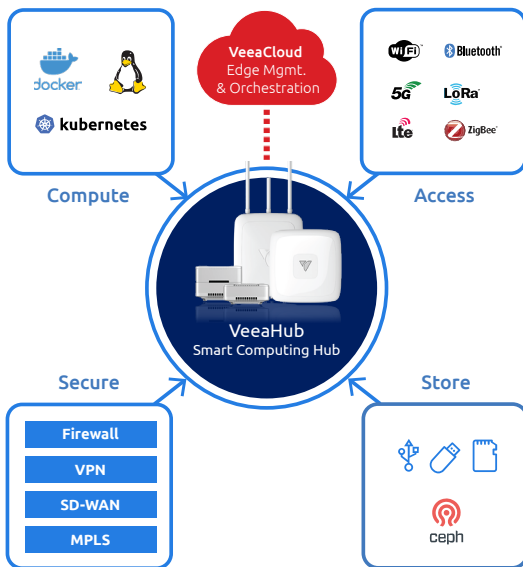

## Veeva's Edge Platform makes it possible.

The Veeva Edge Platform represents a leap forward in edge computing and IoT connectivity. At its heart lie **VeevaHubs**, which combine robust computing power with a versatile, Linux-based software environment. This platform is more than just a collection of technologies; it's a cohesive ecosystem designed to connect, compute, and secure your digital world.

**NEW** **Edge AI**

- Federated learning using Blockchain
- Low-complexity on-device learning for on-device intelligence

All VeevaHubs share the same secure computing platform as well as Wi-Fi, Bluetooth, Zigbee, Matter, and Thread support with optional support for LoRaWAN and 4G/5G WWAN modules as well as storage expandability.

**VeevaHub STAX**  
Compact, Stylish Indoor Hub with expandability.

**VeevaHub VHE09 / VHE10**  
Indoor Hub for Enterprise-Grade Applications.

**VeevaHub VHH09 / VHH10**  
Outdoor Hub for Industrial IoT Applications.

Veeva's unique solution combines multiple devices into a cloud-managed smart hub, enabling new technologies at a reduced cost.

- Multi-protocol network convergence – IoT / Wi-Fi / 5G
- Real-time services closest to end-users
- Privacy-first, secured end points and applications
- Connectivity, application and microservices mesh
- Edge-to-cloud orchestration with APIs
- Blockchain-on-the-edge support, including SUI
- Reduced Capex, installation costs and recurring expenses